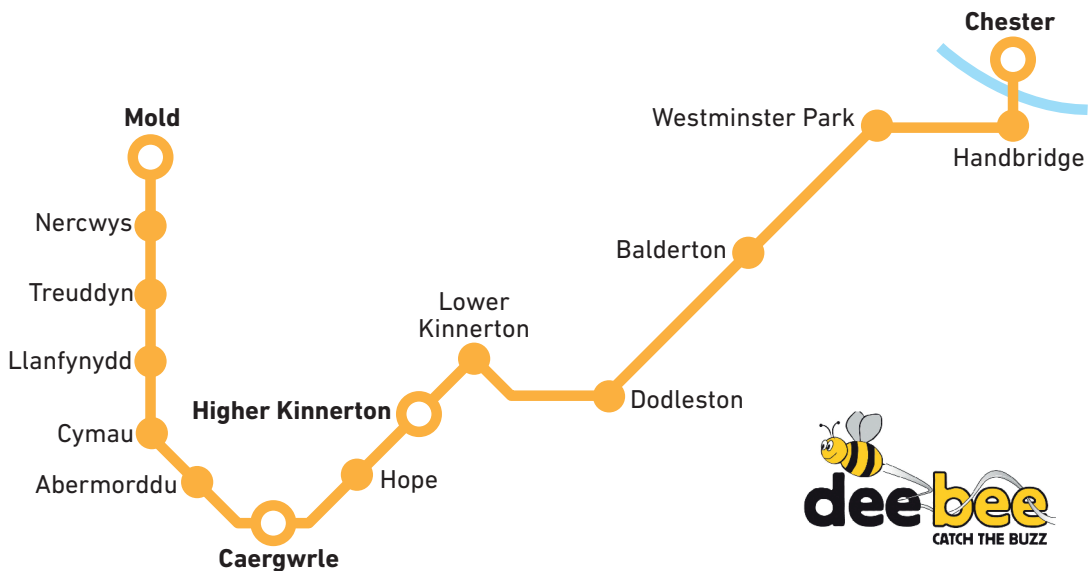

# Bus Timetable

The official **Mobile Travel App** for Cheshire West and Chester

Download the ittravelSMART app from

[www.ittravelSMART.co.uk](http://www.ittravelSMART.co.uk)

[www.traveline.info](http://www.traveline.info)

**0871 200 22 33**

Calls cost 12p per minute plus network extras

**Route Description :** Foregate St, Love St, Vicar's La, Pepper St, Lower Bridge St, Handbridge, Overleigh Rd, Lache La, Vincent Dr, Dennis Dr, Rushfield Rd, Castle Croft Rd, Lache Lane, Church Road, Kinnerton Road, Main Rd, Kinnerton, A550 Hope, A541, Abermorddu, unclassified, Cymau, B5101, A5104, unclassified, Treuddyn, Nercwys, unclassified, then Wrexham Street to Mold Bus Station

## The official **Mobile Travel App** for Cheshire West and Chester